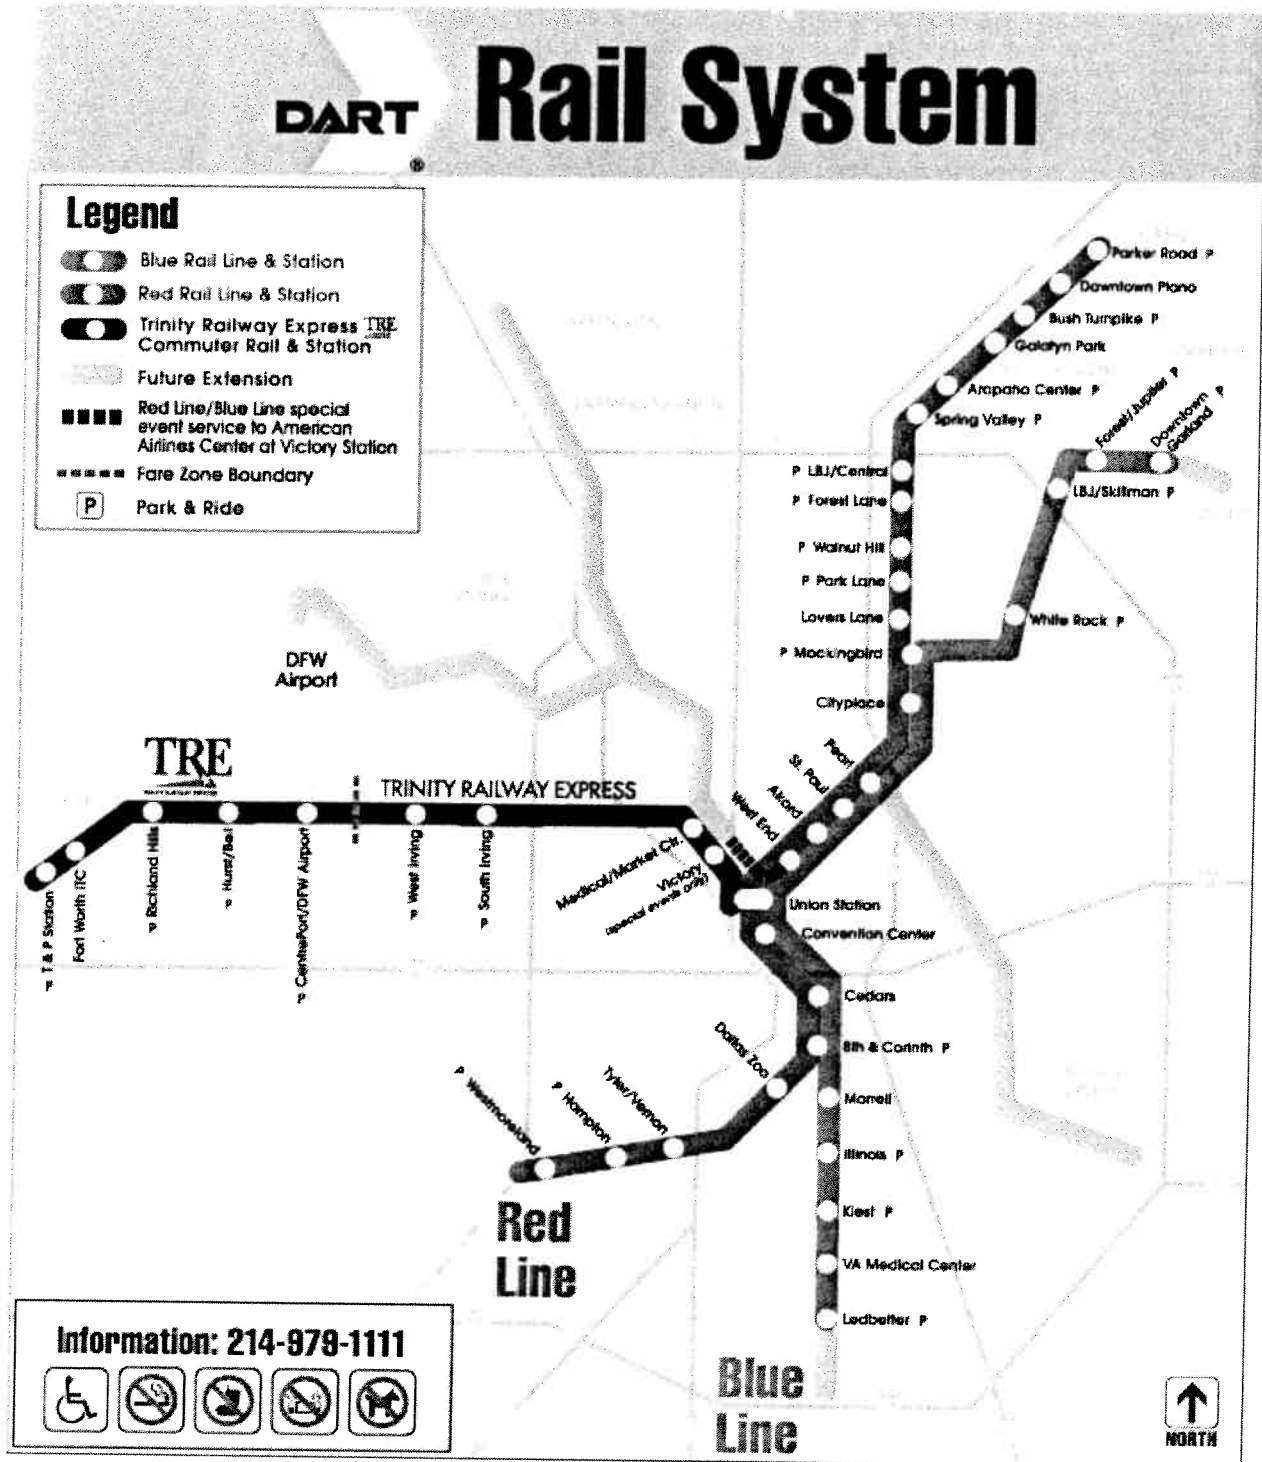

WEST END HISTORIC DISTRICT

11/2008

Compliments of
Members of the West End Association

LEGEND

MOTORCOACH LOADING AND UNLOADING

DALLAS CONVENTION CENTER

Return to previous page

DART Rail System Map

Click on a station name to view station location and amenities information.

SuperShuttle[®] ***Transportation Systems***

Shared Ride Shuttle departs from the front door of the hotel directly to DFW Airport, seven (7) days a week.

Holiday schedules may be modified.

Check with the Hotel Guest Services for holiday schedules

Departures begin at 5:20 A.M.
and continue every ½ an hour until 6:20 P.M.
(20 minutes and 50 minutes after the hour)

Fare: \$17.00 per person
(Driver collects Cash or Credit Card)

No Reservation Required

Approximate Drive Time is 40 mins.
(Know your Airport Terminal & Gate location in advance. Use the hotel's complimentary "FASTBOARD" Boarding Pass System located at the Front Desk)