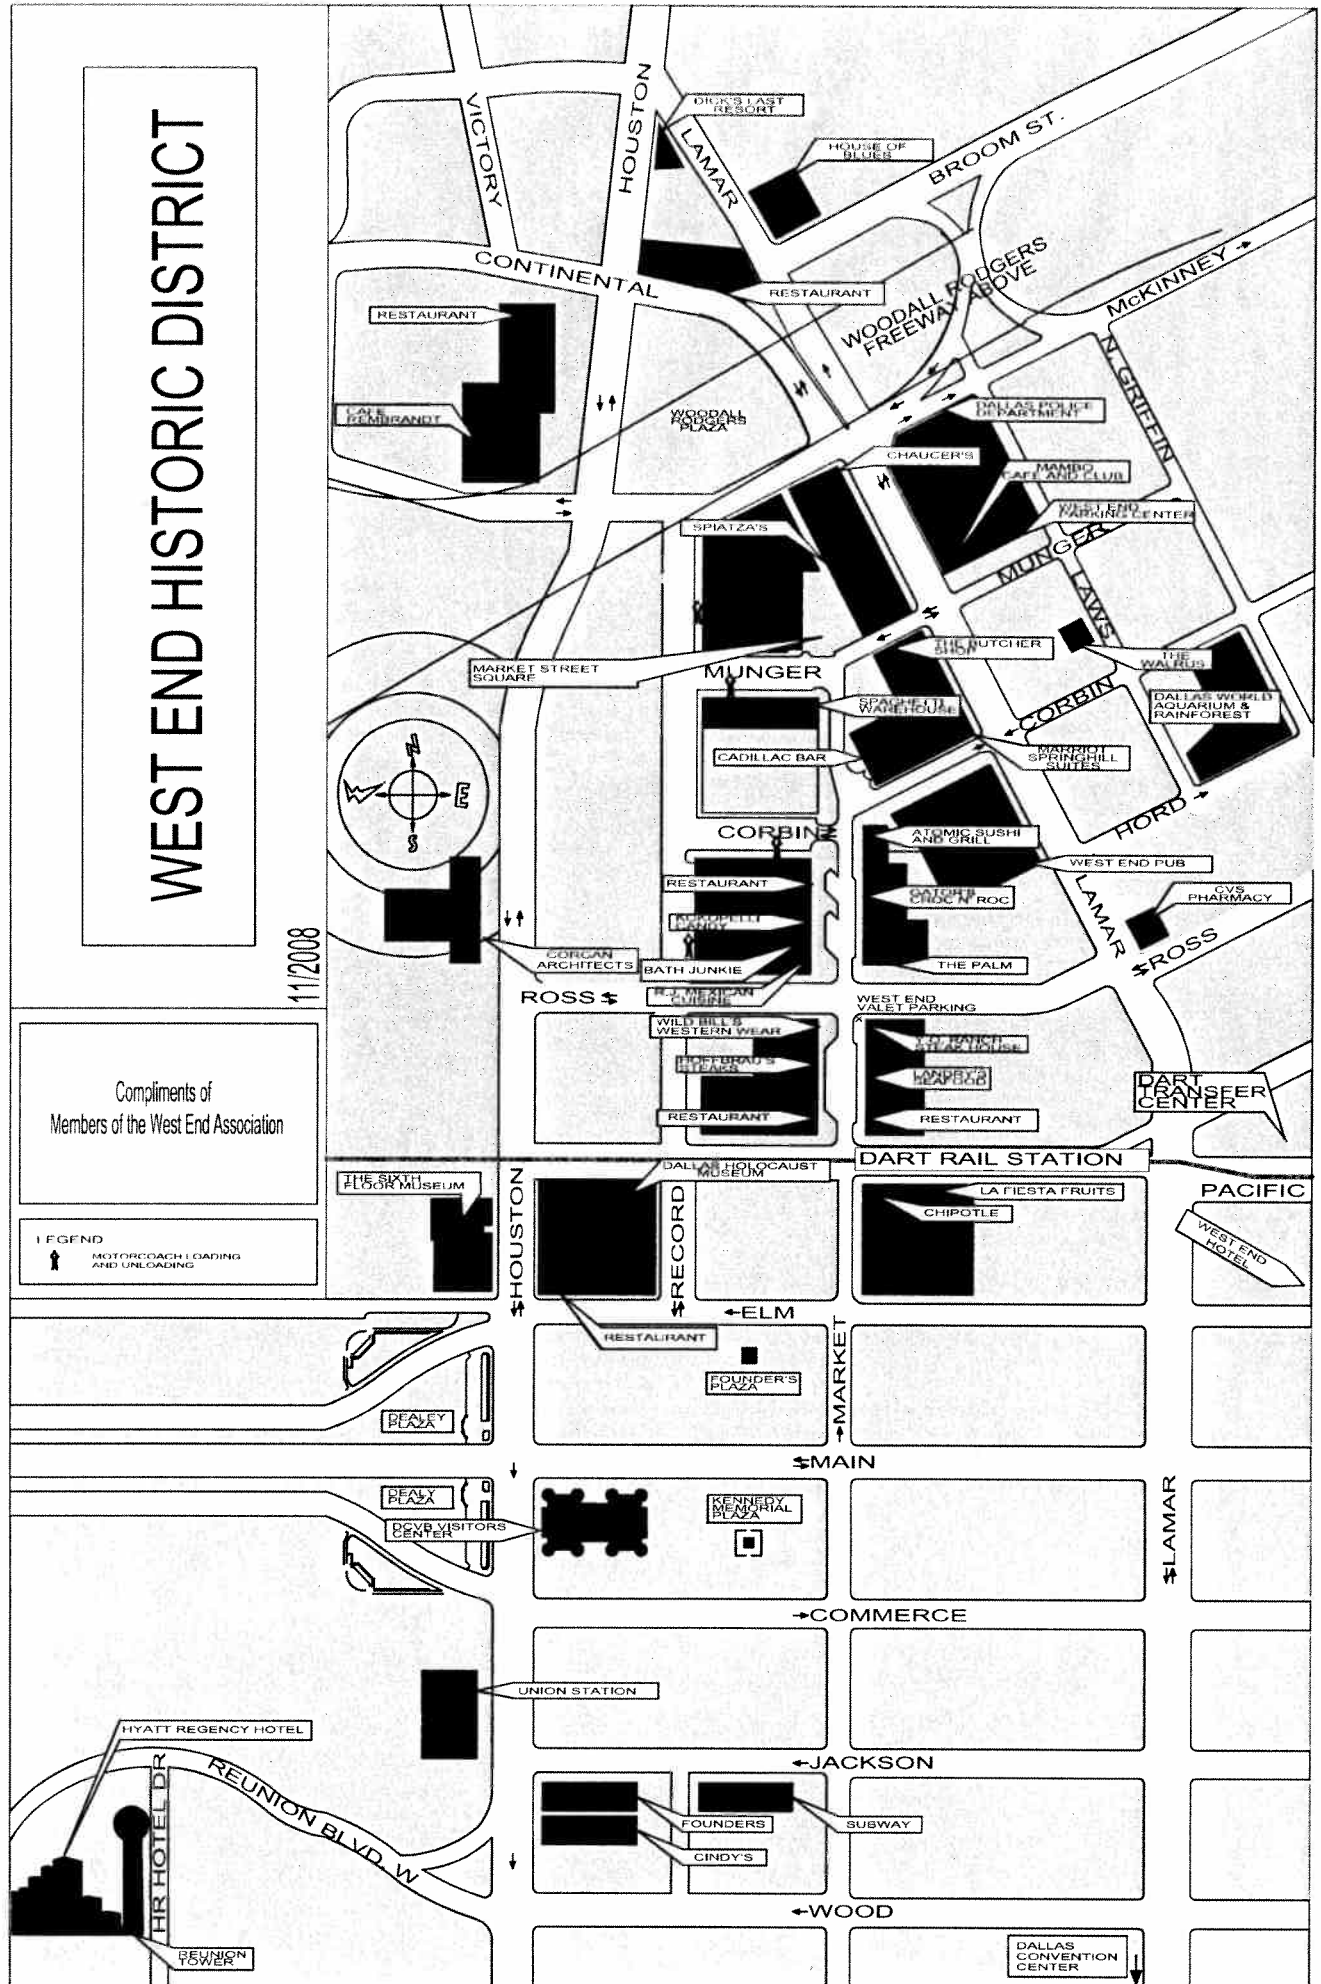

WEST END HISTORIC DISTRICT

11/2008

Compliments of
Members of the West End Association

LEGEND

MOTORCOACH LOADING AND UNLOADING

DALLAS CONVENTION CENTER

Return to previous page

DART Rail System Map

Click on a station name to view station location and amenities information.

SuperShuttle[®] ***Transportation Systems***

Shared Ride Shuttle departs from the front door of the hotel directly to DFW Airport, seven (7) days a week.

Fare: \$17.00 per person
(Driver collects Cash or Credit Card)

No Reservation Required

Approximate Drive Time is 40 mins.
(Know your Airport Terminal & Gate location in advance. Use the hotel's complimentary "FASTBOARD" Boarding Pass System located at the Front Desk)

For special (ADA) arrangements, information or after hour reservations, please call:

972-615-9975 (Local)

Or

817-329-2000(Nationwide)

&

800-Blue Van (258-3826)